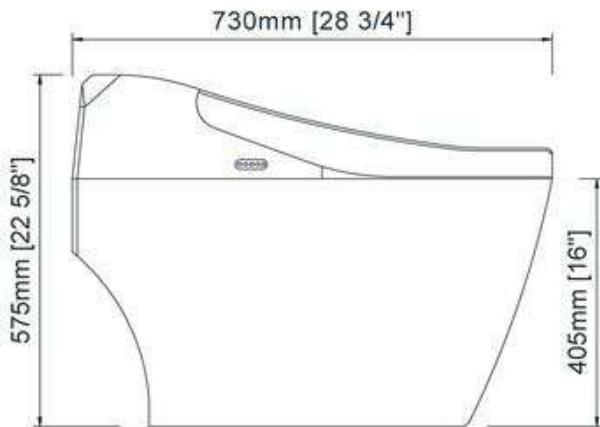

V8700

ONE-PIECE INTELLIGENT TOILET

FEATURES:

- ☆ One-piece elongated bowl
- ☆ Intelligent toilet seat
- ☆ With functions of self-cleaning, drying and heating
- ☆ Personalized settings control heat seat, dryer and water temperature
- ☆ Remote Control
- ☆ S-trap, 12" rough-in
- ☆ 100% factory flush tested

NOMINAL OVERALL DIMENSION:

Length x Width x Height

(730mm x 390mm x 575mm, 28-3/4" x 15-3/8" x 22-5/8")

Compliance Certifications-Meets or Exceeds the following Specifications:

- Personal Hygiene and Health Care Appliance - UL 1431, 3rd Edition, Dated March 23, 2011, Revised October 12, 2012
- Motor-operated appliances (Household and commercial) - CSA C22.2. No. 68-14 Updated No. 3
- Household Cooking and Liquid-Heating Appliances - CSA C22.2 No. 64-14

IMPORTANT:

Dimensions of fixtures are nominal and may vary within the range of tolerances established by ANSI Standard A112.19.2M.

PRODUCT DISPLAY