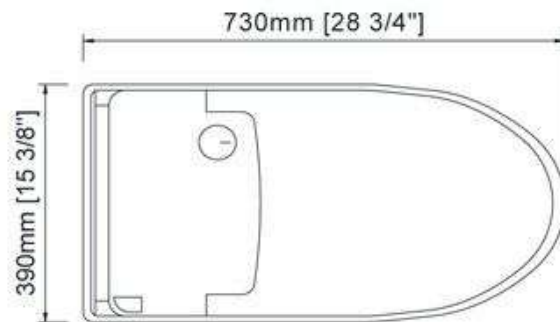

V8700

ONE-PIECE INTELLIGENT TOILET

FEATURES:

- ☆ One-piece elongated bowl
- ☆ Intelligent toilet seat
- ☆ With functions of self-cleaning, drying and heating
- ☆ Personalized settings control heat seat, dryer and water temperature
- ☆ Remote Control
- ☆ S-trap, 12" rough-in
- ☆ 100% factory flush tested

NOMINAL OVERALL DIMENSION:

Length x Width x Height

(730mm x 390mm x 575mm, 28-3/4" x 15-3/8" x 22-5/8")

Compliance Certifications-Meets or Exceeds the following Specifications:

- Personal Hygiene and Health Care Appliance - UL 1431, 3rd Edition, Dated March 23, 2011, Revised October 12, 2012
- Motor-operated appliances (Household and commercial) - CSA C22.2. No. 68-14 Updated No. 3
- Household Cooking and Liquid-Heating Appliances - CSA C22.2 No. 64-14

IMPORTANT:

Dimensions of fixtures are nominal and may vary within the range of tolerances established by ANSI Standard A112.19.2M.

PRODUCT DISPLAY